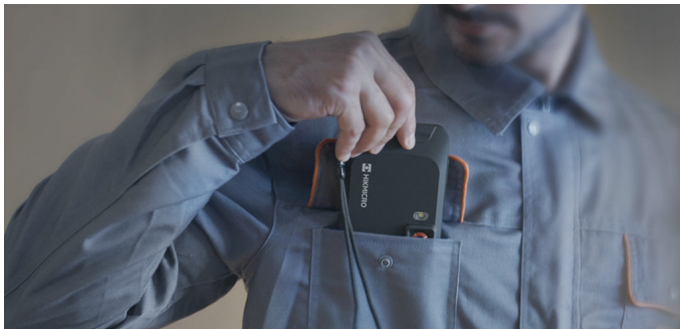

Locate with Laser Pointer (Eco-V only)

Helps show the position of the center point on actual object.

7 Color Palettes

Offers White Hot, Black Hot, Rainbow, Ironbow, Redhot, Fusion & Above Alarm 7 color palettes so you can choose the ideal color scale for your job.

KEY FEATURES (PocketE only)

Portable Pocket-sized with Touch Screen

Easy to carry and hold. Perfectly fit in pockets and any toolboxes. View the details of your images on the large, intuitive **LCD 3.5"** touch screen.

Wireless Connectivity

Screen stream and download on-device images with **Wi-Fi** to your smartphone or tablet with HIKMICRO Viewer.

1-Tap Level & Span

Just tap an area of interest on the screen and it instantly increases image contrast and highlights potential problems.