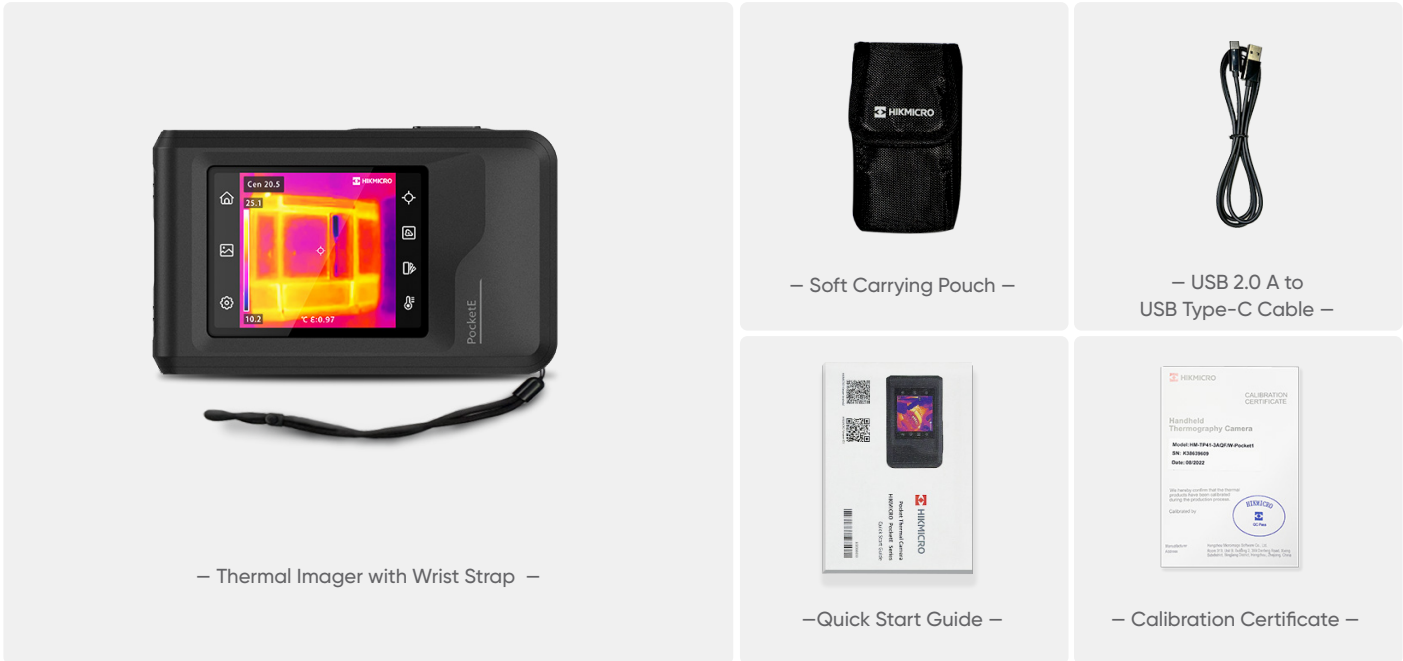

WHAT'S IN THE BOX (PocketE)

– Thermal Imager with Wrist Strap –

– Soft Carrying Pouch –

– USB 2.0 A to USB Type-C Cable –

– Quick Start Guide –

– Calibration Certificate –

Camera Highlights		Eco	Eco-V	PocketE
Infrared Image	IR Resolution	96 × 96 (9,216 pixels)		
	SuperIR	240 × 240 (57,600 pixels)		
	NETD	<0.05°C / NETD< 50mK		
	Image Frequency	25 Hz		
	Field of View (FOV)	50° × 50°		
	Focus Mode	Focus Free		
Image Display	Visual Camera	N/A	640 × 480 (307,200 pixels)	640 × 480 (307,200 pixels)
	Image Modes	Thermal	Thermal/Fusion/Visual	Thermal/Visual/Fusion/PIP/Blending
	Display	240 × 320 Resolution, 2.4" LCD Screen		320 × 240 Resolution, 3.5" LCD Touch Screen
Measurement and Analysis	Object Temperature Range	-20°C to 550°C (-4°F to 1022°F)		-20°C to 350°C (-4°F to 662°F)
	Accuracy	Max (±2°C/3.6°F,±2%) at ambient temperature 25°C (77°F) and object temperature above 0°C (32°F)		
Data Storage and Communication	Storage Media	Built-in 4 GB flash memory		
	File Format	Radiometric JPEG		Radiometric JPEG, MP4
	Storage Capacity	Approx. 30,000 Images		Approx. 30,000 Images, 20 hours videos
General	Wi-Fi	N/A		802.11 b/g/n (2.4 GHz)
	Battery Operating Time	Approx. 8 hours		Approx. 4 hours
	Led Flashlight	N/A		Yes
	Laser Pointer	Yes		N/A
	Durability	IP54, 2 m (6.56 ft) drop protection		
	Weight	Approx. 290 g (0.64 lb)		Approx. 218 g (0.481 lb)