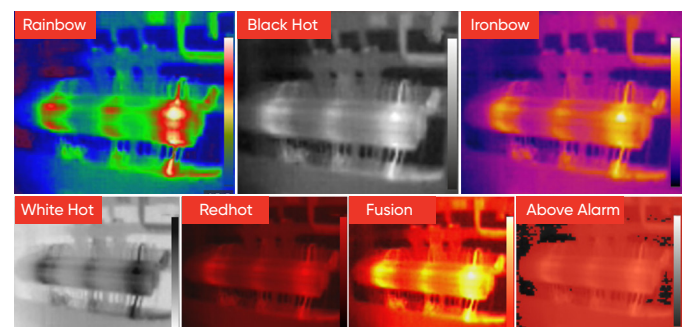

Multiple Image Modes

Eco-V and PocketE featured both an IR camera and a visible camera, allowing you to switch multiple image modes (Thermal, Visual, PIP, Fusion, or Blending) and save visual and thermal images simultaneously in one click. Provide you with efficient workflow and a fast inspection report.

Supports capture of full-screen radiometric images and automatically tracks max/min/center spots to pinpoint temperature anomalies at a glance. Accurately measures temperatures from **-20°C (-4°F) to 550°C (1022°F)**, with a temperature accuracy up to $\pm 2^{\circ}\text{C}$ ($\pm 3.6^{\circ}\text{F}$) or $\pm 2\%$ of reading.

Locate with Laser Pointer (Eco-V only)

Helps show the position of the center point on actual object.

7 Color Palettes

Offers White Hot, Black Hot, Rainbow, Ironbow, Redhot, Fusion & Above Alarm 7 color palettes so you can choose the ideal color scale for your job.

Wireless Connectivity

Screen stream and download on-device images with **Wi-Fi** to your smartphone or tablet with HIKMICRO Viewer.

1-Tap Level & Span

Just tap an area of interest on the screen and it instantly increases image contrast and highlights potential problems.