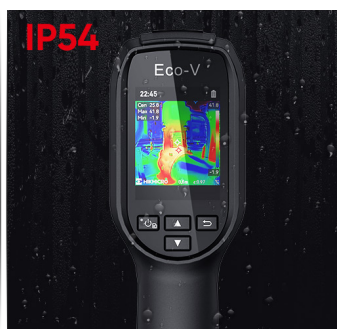

50° Wide Angle Lens

Scan large areas quickly with the **50° wide angle lens** to find issues like air infiltration, water leaks, and insulation issues.

Rugged and Durable

Features **IP54**-rated form factor, passes strict drop tests up to 2 meters (6.56 feet) and comes with a three-year warranty.

Supports capture of full-screen radiometric images and automatically tracks max/min/center spots to pinpoint temperature anomalies at a glance. Accurately measures temperatures from **-20°C (-4°F) to 550°C (1022°F)**, with a temperature accuracy up to $\pm 2^{\circ}\text{C}$ ($\pm 3.6^{\circ}\text{F}$) or $\pm 2\%$ of reading.

Locate with Laser Pointer (Eco-V only)

Helps show the position of the center point on actual object.

7 Color Palettes

Offers White Hot, Black Hot, Rainbow, Ironbow, Redhot, Fusion & Above Alarm 7 color palettes so you can choose the ideal color scale for your job.

KEY FEATURES (PocketE only)

Portable Pocket-sized with Touch Screen

Easy to carry and hold. Perfectly fit in pockets and any toolboxes. View the details of your images on the large, intuitive **LCD 3.5"** touch screen.