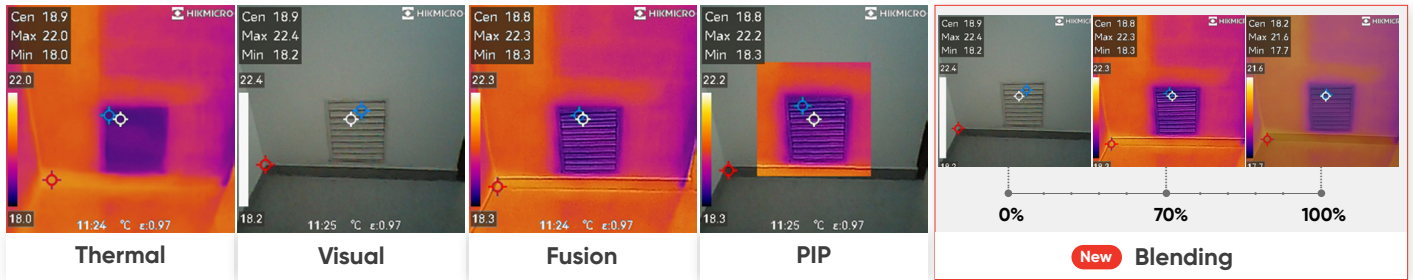

50° Wide Angle Lens

Scan large areas quickly with the **50° wide angle lens** to find issues like air infiltration, water leaks, and insulation issues.

Rugged and Durable

Features **IP54**-rated form factor, passes strict drop tests up to 2 meters (6.56 feet) and comes with a three-year warranty.

Multiple Image Modes

Eco-V and PocketE featured both an IR camera and a visible camera, allowing you to switch multiple image modes (Thermal, Visual, PIP, Fusion, or Blending) and save visual and thermal images simultaneously in one click. Provide you with efficient workflow and a fast inspection report.

Eco

- Thermal Only

Eco-V

- Thermal & visible dual-camera
- Thermal/Visual/Fusion

PocketE

- Thermal & visible dual-camera
- Thermal/Visual/Fusion/PIP/Blending

KEY FEATURES (Eco & Eco-V only)

Full-screen Precise and Wide Temperature Measurement

Supports capture of full-screen radiometric images and automatically tracks max/min/center spots to pinpoint temperature anomalies at a glance. Accurately measures temperatures from **-20°C (-4°F) to 550°C (1022°F)**, with a temperature accuracy up to $\pm 2^{\circ}\text{C}$ ($\pm 3.6^{\circ}\text{F}$) or $\pm 2\%$ of reading.