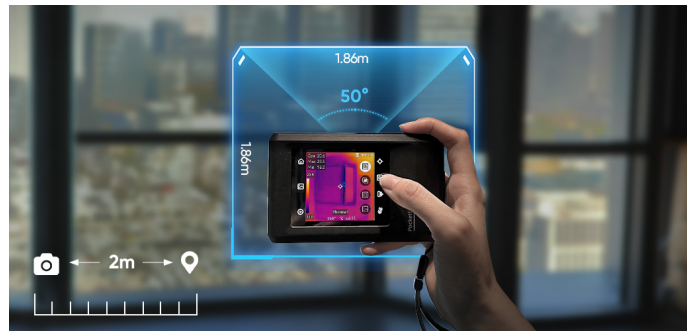

50° Wide Angle Lens

Scan large areas quickly with the **50° wide angle lens** to find issues like air infiltration, water leaks, and insulation issues.

Rugged and Durable

Features **IP54**-rated form factor, passes strict drop tests up to 2 meters (6.56 feet) and comes with a three-year warranty.

Multiple Image Modes

Eco-V and PocketE featured both an IR camera and a visible camera, allowing you to switch multiple image modes (Thermal, Visual, PIP, Fusion, or Blending) and save visual and thermal images simultaneously in one click. Provide you with efficient workflow and a fast inspection report.

KEY FEATURES (PocketE only)

Portable Pocket-sized with Touch Screen

Easy to carry and hold. Perfectly fit in pockets and any toolboxes. View the details of your images on the large, intuitive **LCD 3.5"** touch screen.

Wireless Connectivity

Screen stream and download on-device images with **Wi-Fi** to your smartphone or tablet with HIKMICRO Viewer.

1-Tap Level & Span

Just tap an area of interest on the screen and it instantly increases image contrast and highlights potential problems.