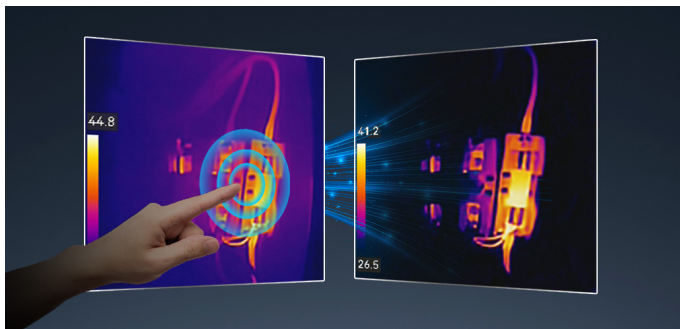

Locate with Laser Pointer (Eco-V only)

Helps show the position of the center point on actual object.

7 Color Palettes

Offers White Hot, Black Hot, Rainbow, Ironbow, Redhot, Fusion & Above Alarm 7 color palettes so you can choose the ideal color scale for your job.

KEY FEATURES (PocketE only)

Portable Pocket-sized with Touch Screen

Easy to carry and hold. Perfectly fit in pockets and any toolboxes. View the details of your images on the large, intuitive **LCD 3.5"** touch screen.

Wireless Connectivity

Screen stream and download on-device images with **Wi-Fi** to your smartphone or tablet with HIKMICRO Viewer.

1-Tap Level & Span

Just tap an area of interest on the screen and it instantly increases image contrast and highlights potential problems.