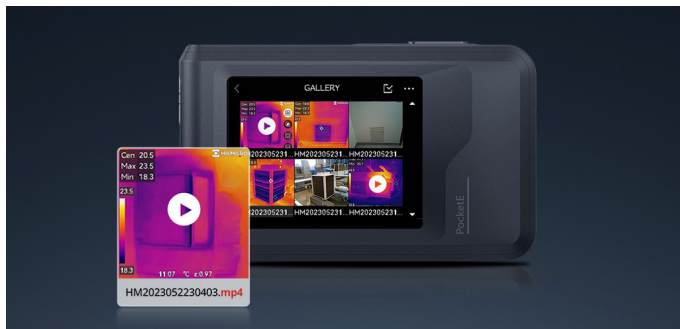

Locate with Laser Pointer (Eco-V only)

Helps show the position of the center point on actual object.

7 Color Palettes

Offers White Hot, Black Hot, Rainbow, Ironbow, Redhot, Fusion & Above Alarm 7 color palettes so you can choose the ideal color scale for your job.

KEY FEATURES (PocketE only)

Portable Pocket-sized with Touch Screen

Easy to carry and hold. Perfectly fit in pockets and any toolboxes. View the details of your images on the large, intuitive **LCD 3.5"** touch screen.

Wireless Connectivity

Screen stream and download on-device images with **Wi-Fi** to your smartphone or tablet with HIKMICRO Viewer.

1-Tap Level & Span

Just tap an area of interest on the screen and it instantly increases image contrast and highlights potential problems.

On-camera Recording

The built-in **4GB** eMMC flash storage can store approx 30,000 standard thermal/visual images or 20 hours of **MP4 video**. And, it allows onboard recording and playback.

WHAT'S IN THE BOX (Eco & Eco-V)