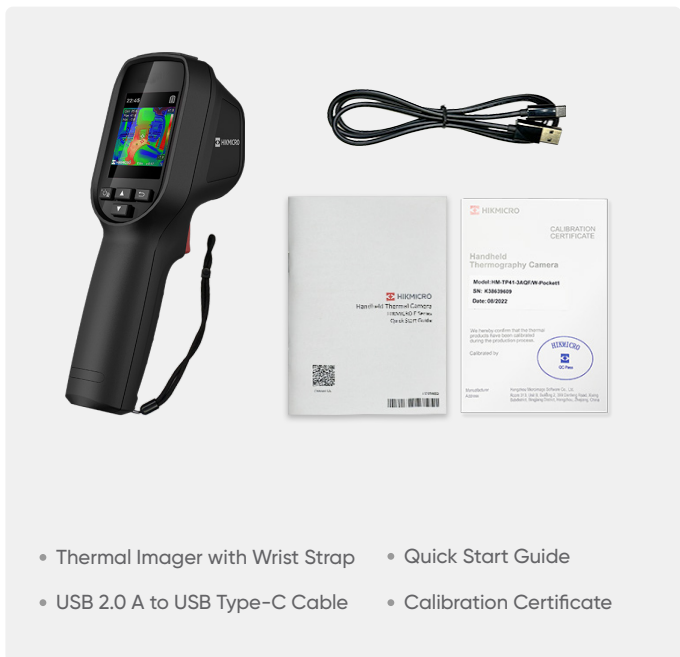

WHAT'S IN THE BOX (Eco & Eco-V)

- Thermal Imager with Wrist Strap
- Quick Start Guide
- USB 2.0 A to USB Type-C Cable
- Calibration Certificate