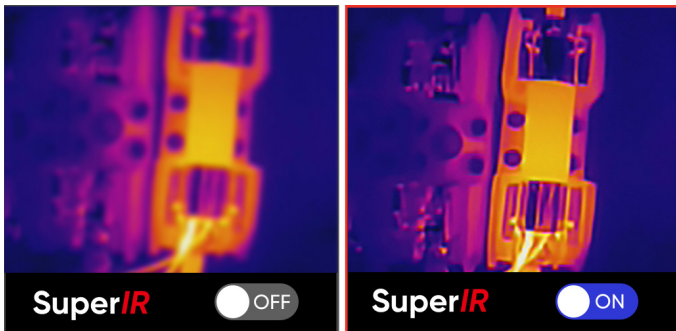

50° Wide Angle Lens

Scan large areas quickly with the **50° wide angle lens** to find issues like air infiltration, water leaks, and insulation issues.

Rugged and Durable

Features **IP54**-rated form factor, passes strict drop tests up to 2 meters (6.56 feet) and comes with a three-year warranty.

High Image Quality with Smooth Video

High Sensitivity IR sensor (NETD $< 0.05^\circ\text{C}$ / NETD $< 50\text{mK}$) provides you with high image quality, easier-to-spot subtle heat loss or gain, and delivers high image quality. **25 Hz** fast image frequency delivers smooth video while panning across scenes or viewing moving targets.

Multiple Image Modes

Eco-V and PocketE featured both an IR camera and a visible camera, allowing you to switch multiple image modes (Thermal, Visual, PIP, Fusion, or Blending) and save visual and thermal images simultaneously in one click. Provide you with efficient workflow and a fast inspection report.

Supports capture of full-screen radiometric images and automatically tracks max/min/center spots to pinpoint temperature anomalies at a glance. Accurately measures temperatures from **-20°C (-4°F) to 550°C (1022°F)**, with a temperature accuracy up to $\pm 2^{\circ}\text{C}$ ($\pm 3.6^{\circ}\text{F}$) or $\pm 2\%$ of reading.